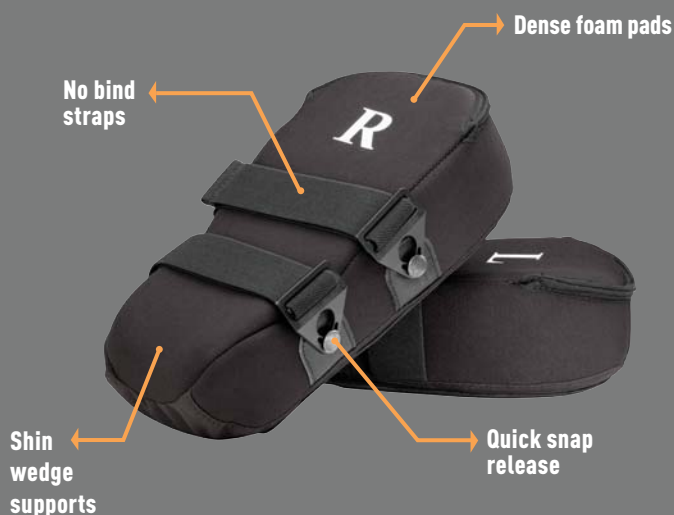

GROUT FLOAT

Unique Benefits

Unlike ordinary grout floats, our solid Polypropylene™ float is built to last, it doesn't have layers of material to peel apart. The combination of a soft material and a sharp edge leaves less grout behind, making clean-up faster and easier. Instead of a traditional D-shaped handle, our specially designed handle gives comfort in either hand and it's long enough to fit both hands. Offset handle means no reason for a second float to grout hard-to-reach areas. And now you can hang it on your bucket.

ITEM NO.	DESCRIPTION	PKG.
P1GF1	Grout Float	4

KNEE PADS

Unique Benefits

Unlike ordinary knee pads, ours are designed for comfort, offering a custom fit with designated left and right to match your knee caps. Your shin is supported with a lower wedge that takes pressure off both your knees and toes allowing extended working time with minimal discomfort. Made of dense foam, these knee pads offer the ultimate in comfort and durability. Extra wide straps won't bind behind your legs.

ITEM NO.	DESCRIPTION	PKG.
P1KP1	Knee Pads	4

MIXER

Unique Benefits

Unlike ordinary heavy-duty drills, this mixer is designed for low speed (0-700 rpm) mixing of mortar, grout and self-leveling products to reduce the amount of air blended into the mix. Ergonomic handle makes it a balanced grip — easy to control and hold steady. Powerful 1100w motor has thermal overload protection, preventing it from overheating and cutting out under heavy load. Complete with two paddles specifically designed for mixing thin-sets and grouts — also includes a custom tool bag.