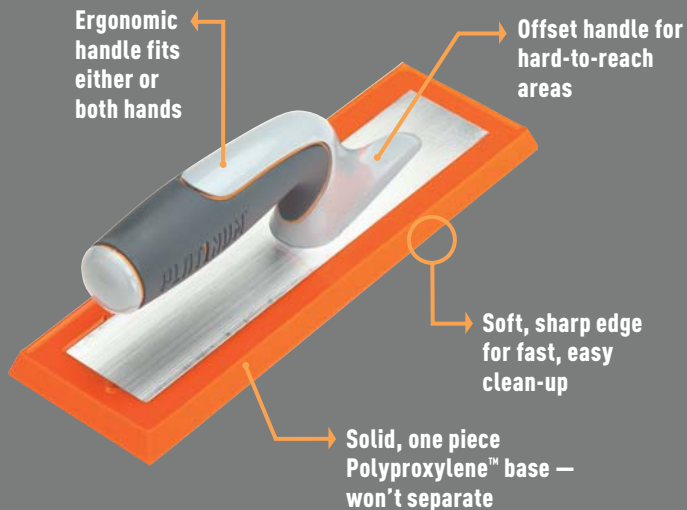

GROUT FLOAT

Unique Benefits

Unlike ordinary grout floats, our solid Polypropylene™ float is built to last, it doesn't have layers of material to peel apart. The combination of a soft material and a sharp edge leaves less grout behind, making clean-up faster and easier. Instead of a traditional D-shaped handle, our specially designed handle gives comfort in either hand and it's long enough to fit both hands. Offset handle means no reason for a second float to grout hard-to-reach areas. And now you can hang it on your bucket.

ITEM NO.	DESCRIPTION	PKG.
P1GF1	Grout Float	4

KNEE PADS

Unique Benefits

Unlike ordinary knee pads, ours are designed for comfort, offering a custom fit with designated left and right to match your knee caps. Your shin is supported with a lower wedge that takes pressure off both your knees and toes allowing extended working time with minimal discomfort. Made of dense foam, these knee pads offer the ultimate in comfort and durability. Extra wide straps won't bind behind your legs.

ITEM NO.	DESCRIPTION	PKG.
P1KP1	Knee Pads	4

MIXER

Unique Benefits

Unlike ordinary heavy-duty drills, this mixer is designed for low speed (0-700 rpm) mixing of mortar, grout and self-leveling products to reduce the amount of air blended into the mix. Ergonomic handle makes it a balanced grip — easy to control and hold steady. Powerful 1100w motor has thermal overload protection, preventing it from overheating and cutting out under heavy load. Complete with two paddles specifically designed for mixing thin-sets and grouts — also includes a custom tool bag.